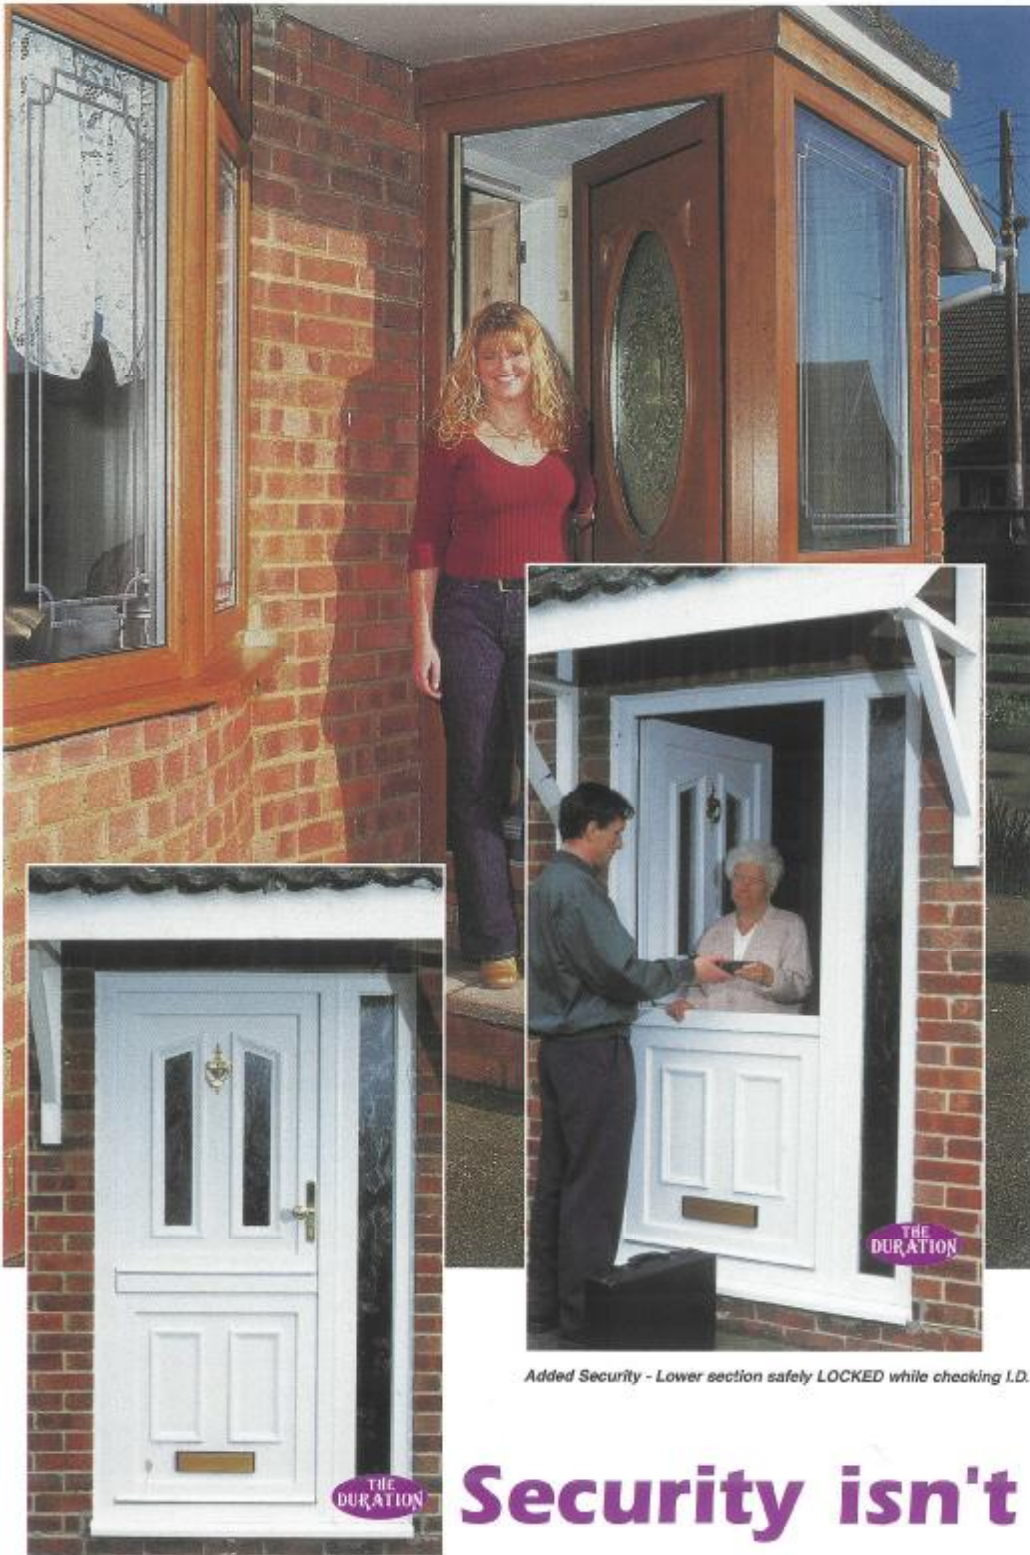

# THE DURATION

High Security  
PVCu Stable Door

## The 'bench

The *unrivalled*, 'Duration' PVCu Stable Door is *no ordinary double glazed entrance door*. With a choice of four finishes, three styles and numerous options of panels and glazing, it is *probably the most versatile door money can buy!*

Added Security - Lower section safely LOCKED while checking I.D.

Attractive front door