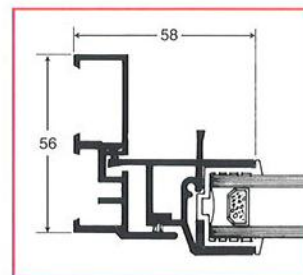

Jamb Section

Even Leg

Incorporating Subframe and Trims

4mm/6mm clear/
toughened or
6.4mm
laminated glass

White finish
as standard

Locking Handle