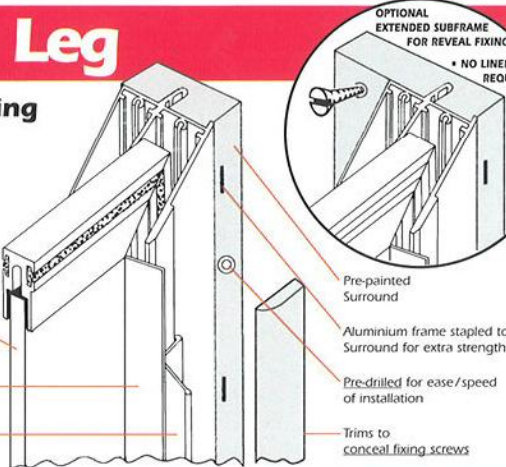

OPTIONAL
EXTENDED SUBFRAME
FOR REVEAL FIXING
• NO LINER
REQUIRED

Pre-painted
Surround

Pre-drilled for ease/speed
of installation

Trims to
conceal fixing screws