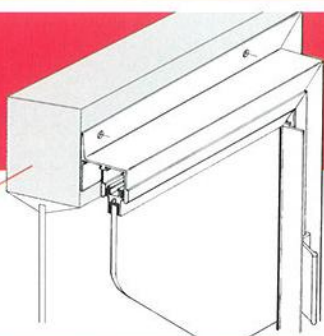

Economy Odd Leg

Prime Window