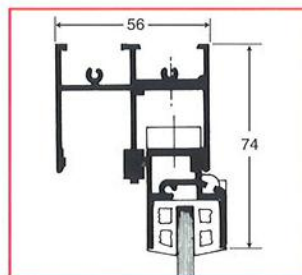

Head Detail