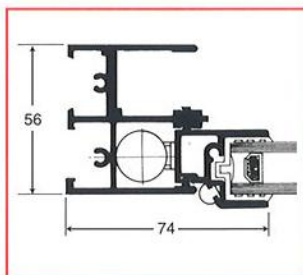

Jamb Section