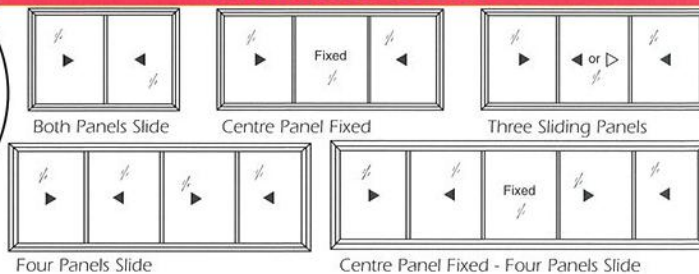

Horizontal Sliders