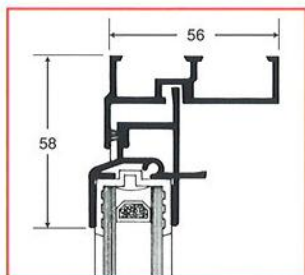

Spoilt for Choice ?

Secondary Glazing

Noise insulation - Sound Proofing

Heavy Duty Sliding Secondary Glazing

Vertical Sliders

Horizontal Sliders

Head Detail