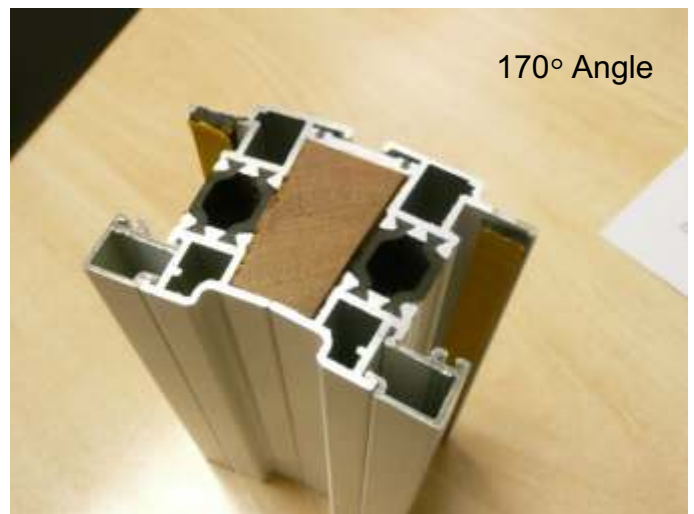

## Elegance Window Concealed Kite Mullion Bay Connector

Durations own Elegance bay window, unique to Duration Windows. Slim and stylish steel replacement bay window. ( Developed and produced by Duration Windows)

170° Angle

Elegance Bay  
170° Angle

Standard Aluminium Bay Pole  
170° Angle

Typical PVCu Bay Pole  
170° Angle

Slim-line Elegance

Standard Aluminium

Standard PVCu

Sight line 81.6mm

141mm

187mm