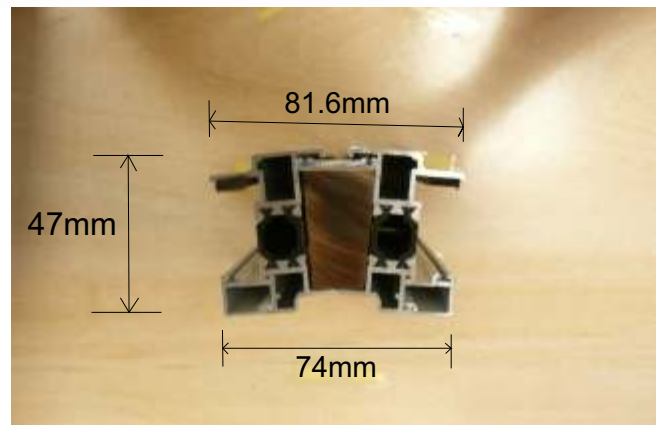

## Elegance Window Concealed Kite Mullion Bay Connector

Durations own Elegance bay window, unique to Duration Windows. Slim and stylish steel replacement bay window. ( Developed and produced by Duration Windows)

170° Angle

Elegance Bay  
170° Angle

Standard Aluminium Bay Pole  
170° Angle

Typical PVCu Bay Pole  
170° Angle

Slim-line Elegance

Standard Aluminium

Standard PVCu

Sight line 81.6mm

141mm

187mm