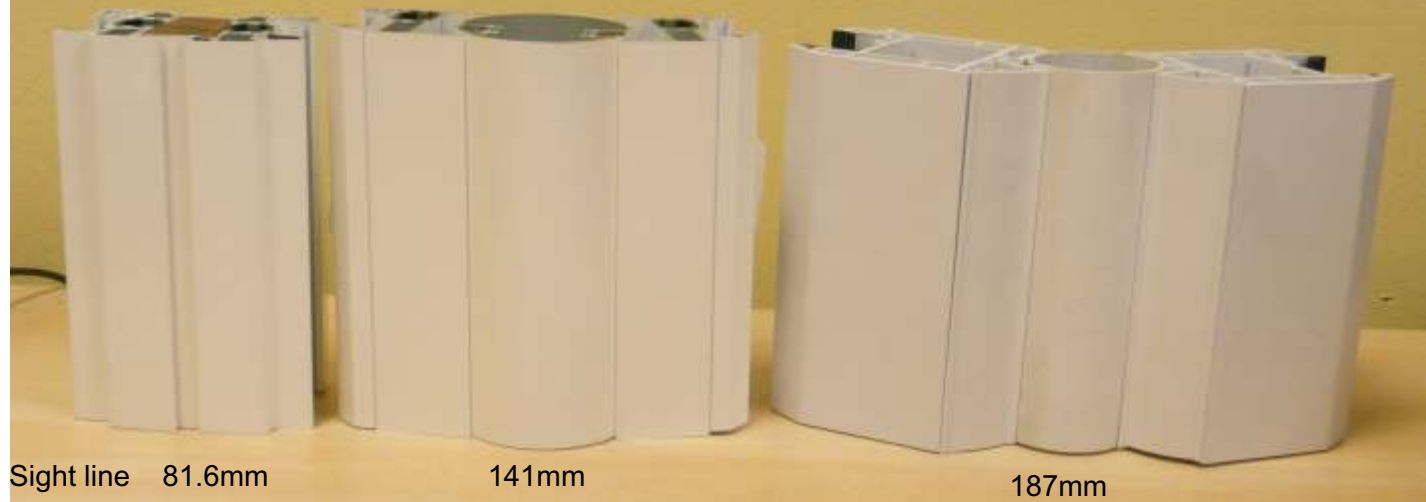

170° Angle

Elegance Bay  
170° Angle

Standard Aluminium Bay Pole  
170° Angle

Typical PVCu Bay Pole  
170° Angle

Slim-line Elegance

Standard Aluminium

Standard PVCu

Sight line 81.6mm