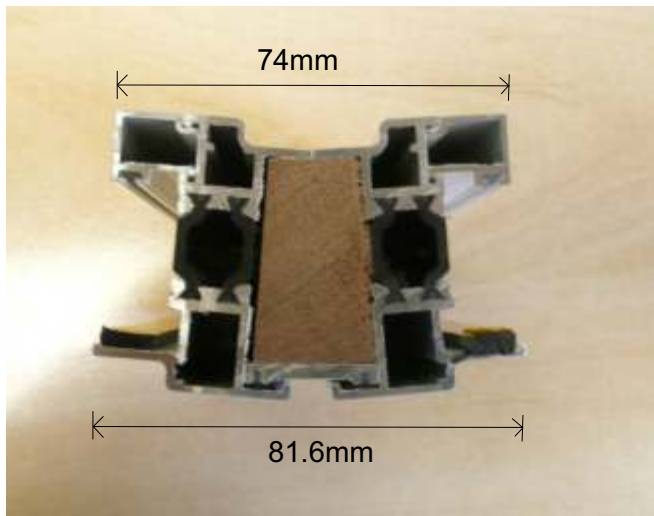

## Elegance Window Concealed Kite Mullion Bay Connector

Durations own Elegance bay window, unique to Duration Windows. Slim and stylish steel replacement bay window. ( Developed and produced by Duration Windows)

170° Angle

Elegance Bay  
170° Angle

Standard Aluminium Bay Pole  
170° Angle

Typical PVCu Bay Pole  
170° Angle

Slim-line Elegance

Standard Aluminium

Standard PVCu

Sight line 81.6mm

141mm

187mm