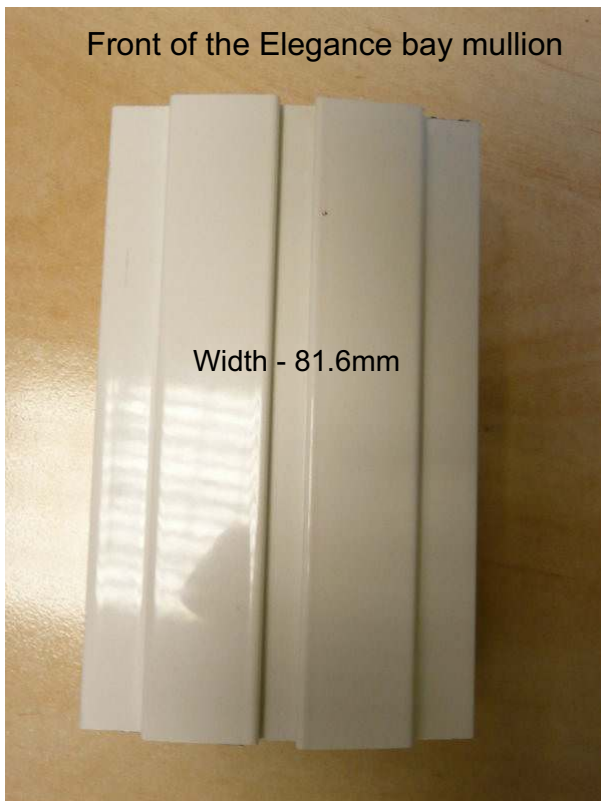

## Elegance Window Concealed Kite Mullion Bay Connector

Durations own Elegance bay window, unique to Duration Windows. Slim and stylish steel replacement bay window. ( Developed and produced by Duration Windows)

170° Angle

Elegance Bay  
170° Angle

Standard Aluminium Bay Pole  
170° Angle

Typical PVCu Bay Pole  
170° Angle

Slim-line Elegance

Standard Aluminium

Standard PVCu

Sight line 81.6mm

141mm

187mm