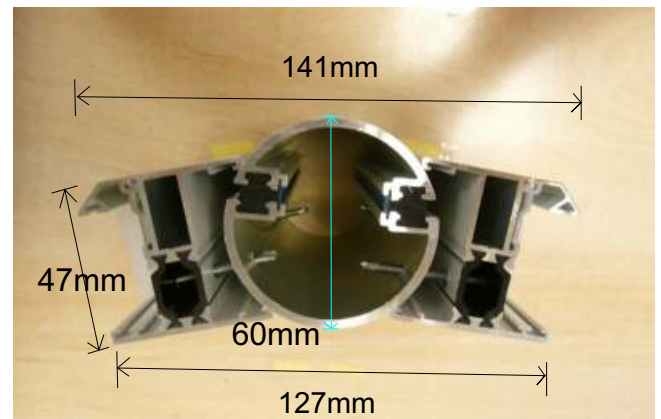

170° Angle

Elegance Bay  
170° Angle

Standard Aluminium Bay Pole  
170° Angle

Typical PVCu Bay Pole  
170° Angle

Slim-line Elegance

Standard Aluminium

Standard PVCu

Sight line 81.6mm

141mm

187mm