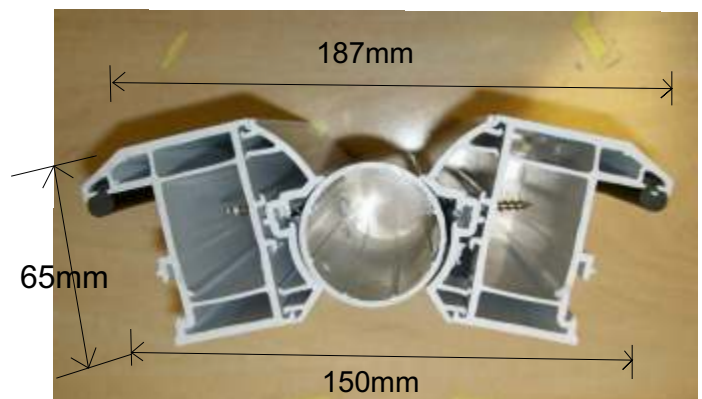

170° Angle

Elegance Bay  
170° Angle

Standard Aluminium Bay Pole  
170° Angle

Typical PVCu Bay Pole  
170° Angle

Slim-line Elegance

Standard Aluminium

Standard PVCu

Sight line 81.6mm

141mm

187mm