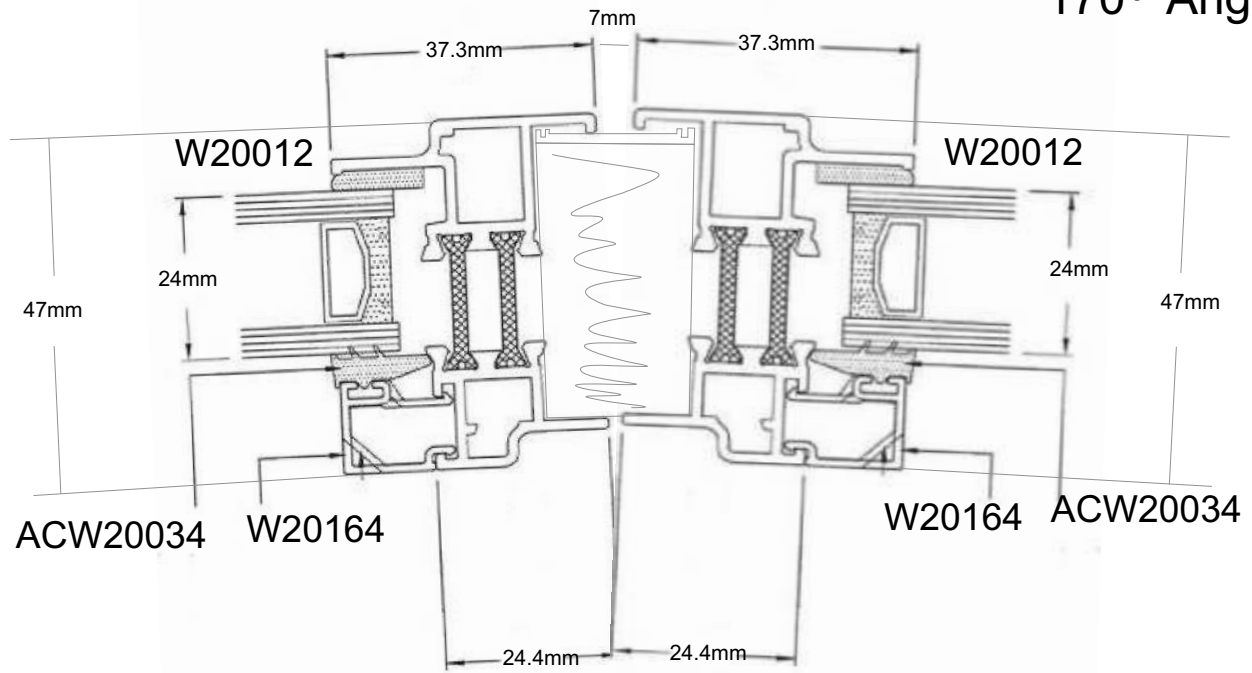

170° Angle

Elegance Bay  
170° Angle

Standard Aluminium Bay Pole  
170° Angle

Typical PVCu Bay Pole  
170° Angle

Slim-line Elegance

Standard Aluminium

Standard PVCu

Sight line 81.6mm

141mm

187mm